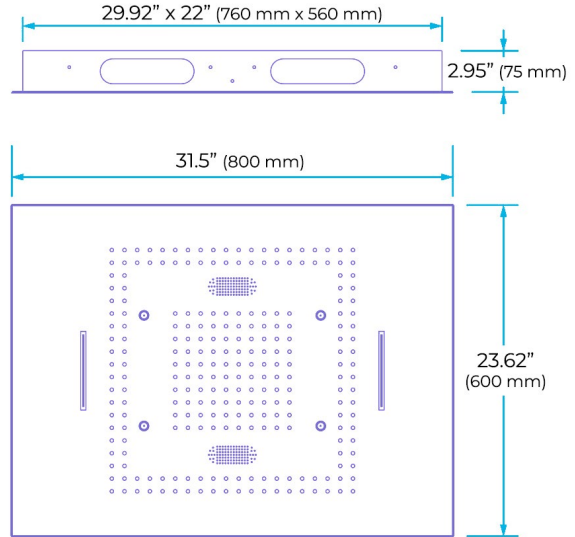

THERMOSTATIC TOUCH PANEL CONTROLLED RECESSED CEILING MOUNT WATERFALL RAINFALL MIST GOLD SHOWER SYSTEM WITH JETTED BODY SPRAYS AND HANDHELD SHOWER SPECIFICATIONS

Shower Head

Product shown is only for installation display purpose

- Shower Panel /Hose Material: 304 Stainless Steel
- Shower Head Size: 800*600 mm
- Showerheads Install: Embedded Ceiling Mounted
- Concealed Mixer Install: Wall-Mounted
- LED Shower Head Functions: Rainfall, Waterfall, Mist
- Water Pressure: 0.3 MPA
- Water Flow: 16L/min~28L/min
- Shower Accessories Material: Brass
- LED Light: Need to Connect Power
- Shower Hose Length: 1.5M
- AC: 100-265V 50/60Hz
- Music: Need Bluetooth

Touch Panel Control

All dimensions and specifications are nominal and may vary. Use actual products for accuracy in critical situations.

Shower Mixer

Product shown is only for installation display purpose

Hand Shower

Flow Rate: 2.0 GPM / 7.6 LPM

Shower Mixer Connections

Body Jet

FEATURES

- Material: Brass
- Base Plate Height: 5-1/8"
- Base Plate Width: 5-1/8"
- Jet Surface Area: 3-1/8"
- Surface Depth: 1/4"
- Adjustment Angle: 5°
- Male NPT Connection: 1/2"
- Maximum Flow Rate: 2.5 GPM (9.5L/min) max @ 80 psi