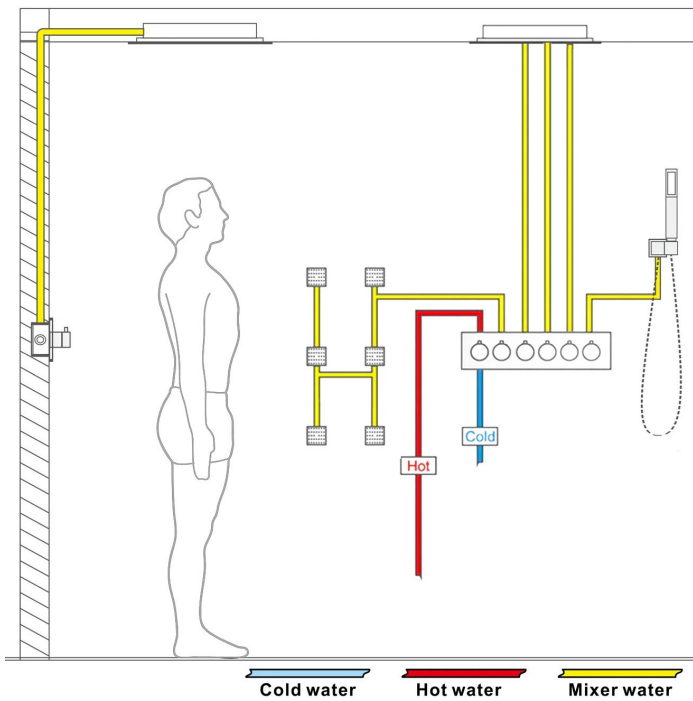

THERMOSTATIC TOUCH PANEL CONTROLLED RECESSED CEILING MOUNT WATERFALL RAINFALL MIST GOLD SHOWER SYSTEM WITH JETTED BODY SPRAYS AND HANDHELD SHOWER SPECIFICATIONS

Shower Head

Product shown is only for installation display purpose

- Shower Panel /Hose Material: 304 Stainless Steel
- Shower Head Size: 800*600 mm
- Showerheads Install: Embedded Ceiling Mounted
- Concealed Mixer Install: Wall-Mounted
- LED Shower Head Functions: Rainfall, Waterfall, Mist
- Water Pressure: 0.3 MPA
- Water Flow: 16L/min~28L/min
- Shower Accessories Material: Brass
- LED Light: Need to Connect Power
- Shower Hose Length: 1.5M
- AC: 100-265V 50/60Hz
- Music: Need Bluetooth

Touch Panel Control

All dimensions and specifications are nominal and may vary. Use actual products for accuracy in critical situations.

Shower Mixer

Product shown is only for installation display purpose

Hand Shower

Flow Rate: 2.0 GPM / 7.6 LPM

Shower Mixer Connections

Body Jet

FEATURES

- Material: Brass
- Base Plate Height: 5-1/8"
- Base Plate Width: 5-1/8"
- Jet Surface Area: 3-1/8"
- Surface Depth: 1/4"
- Adjustment Angle: 5°
- Male NPT Connection: 1/2"
- Maximum Flow Rate: 2.5 GPM (9.5L/min) max @ 80 psi