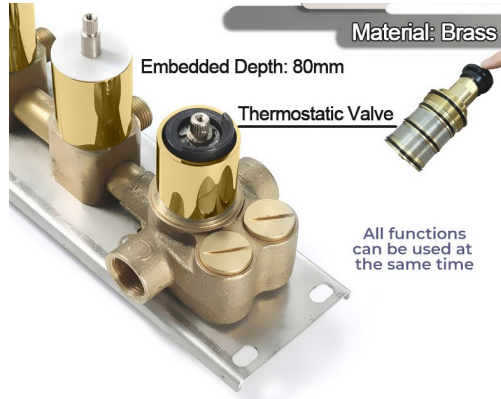

THERMOSTATIC TOUCH PANEL CONTROLLED RECESSED CEILING MOUNT WATERFALL RAINFALL MIST GOLD SHOWER SYSTEM WITH JETTED BODY SPRAYS AND HANDHELD SHOWER SPECIFICATIONS

Shower Head

Product shown is only for installation display purpose

- Shower Panel /Hose Material: 304 Stainless Steel
- Shower Head Size: 800*600 mm
- Showerheads Install: Embedded Ceiling Mounted
- Concealed Mixer Install: Wall-Mounted
- LED Shower Head Functions: Rainfall, Waterfall, Mist
- Water Pressure: 0.3 MPA
- Water Flow: 16L/min~28L/min
- Shower Accessories Material: Brass
- LED Light: Need to Connect Power
- Shower Hose Length: 1.5M
- AC: 100-265V 50/60Hz
- Music: Need Bluetooth

Touch Panel Control

All dimensions and specifications are nominal and may vary. Use actual products for accuracy in critical situations.

Shower Mixer

Product shown is only for installation display purpose

Hand Shower

Flow Rate: 2.0 GPM / 7.6 LPM

Shower Mixer Connections

Body Jet

FEATURES

- Material: Brass
- Base Plate Height: 5-1/8"
- Base Plate Width: 5-1/8"
- Jet Surface Area: 3-1/8"
- Surface Depth: 1/4"
- Adjustment Angle: 5°
- Male NPT Connection: 1/2"
- Maximum Flow Rate: 2.5 GPM (9.5L/min) max @ 80 psi