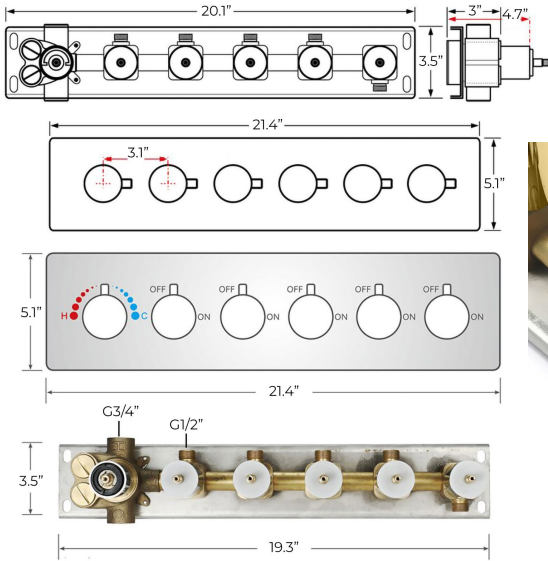

THERMOSTATIC TOUCH PANEL CONTROLLED RECESSED CEILING MOUNT WATERFALL RAINFALL MIST GOLD SHOWER SYSTEM WITH JETTED BODY SPRAYS AND HANDHELD SHOWER SPECIFICATIONS

Shower Head

Product shown is only for installation display purpose

- Shower Panel /Hose Material: 304 Stainless Steel
- Shower Head Size: 800*600 mm
- Showerheads Install: Embedded Ceiling Mounted
- Concealed Mixer Install: Wall-Mounted
- LED Shower Head Functions: Rainfall, Waterfall, Mist
- Water Pressure: 0.3 MPA
- Water Flow: 16L/min~28L/min
- Shower Accessories Material: Brass
- LED Light: Need to Connect Power
- Shower Hose Length: 1.5M
- AC: 100-265V 50/60Hz
- Music: Need Bluetooth

Touch Panel Control

All dimensions and specifications are nominal and may vary. Use actual products for accuracy in critical situations.

Shower Mixer

Product shown is only for installation display purpose

Hand Shower

Flow Rate: 2.0 GPM / 7.6 LPM

Shower Mixer Connections

Body Jet

FEATURES

- Material: Brass
- Base Plate Height: 5-1/8"
- Base Plate Width: 5-1/8"
- Jet Surface Area: 3-1/8"
- Surface Depth: 1/4"
- Adjustment Angle: 5°
- Male NPT Connection: 1/2"
- Maximum Flow Rate: 2.5 GPM (9.5L/min) max @ 80 psi