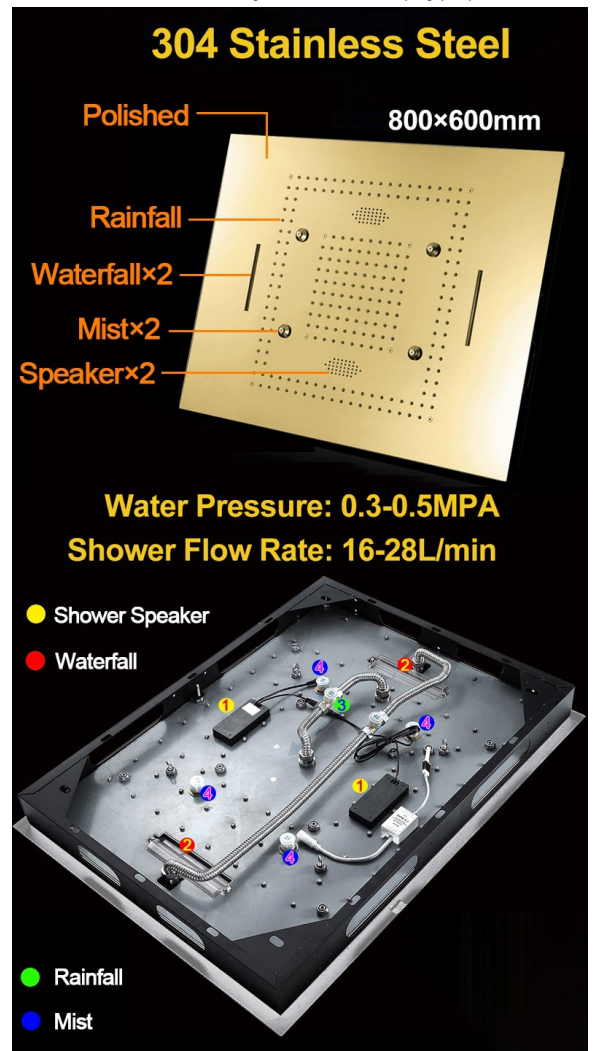

THERMOSTATIC TOUCH PANEL CONTROLLED RECESSED CEILING MOUNT WATERFALL RAINFALL MIST GOLD SHOWER SYSTEM WITH JETTED BODY SPRAYS AND HANDHELD SHOWER SPECIFICATIONS

Shower Head

Product shown is only for installation display purpose

- Shower Panel /Hose Material: 304 Stainless Steel
- Shower Head Size: 800*600 mm
- Showerheads Install: Embedded Ceiling Mounted
- Concealed Mixer Install: Wall-Mounted
- LED Shower Head Functions: Rainfall, Waterfall, Mist
- Water Pressure: 0.3 MPA
- Water Flow: 16L/min~28L/min
- Shower Accessories Material: Brass
- LED Light: Need to Connect Power
- Shower Hose Length: 1.5M
- AC: 100-265V 50/60Hz
- Music: Need Bluetooth

Touch Panel Control

All dimensions and specifications are nominal and may vary. Use actual products for accuracy in critical situations.

Shower Mixer

Product shown is only for installation display purpose

Hand Shower

Flow Rate: 2.0 GPM / 7.6 LPM

Shower Mixer Connections

Body Jet

FEATURES

- Material: Brass
- Base Plate Height: 5-1/8"
- Base Plate Width: 5-1/8"
- Jet Surface Area: 3-1/8"
- Surface Depth: 1/4"
- Adjustment Angle: 5°
- Male NPT Connection: 1/2"
- Maximum Flow Rate: 2.5 GPM (9.5L/min) max @ 80 psi