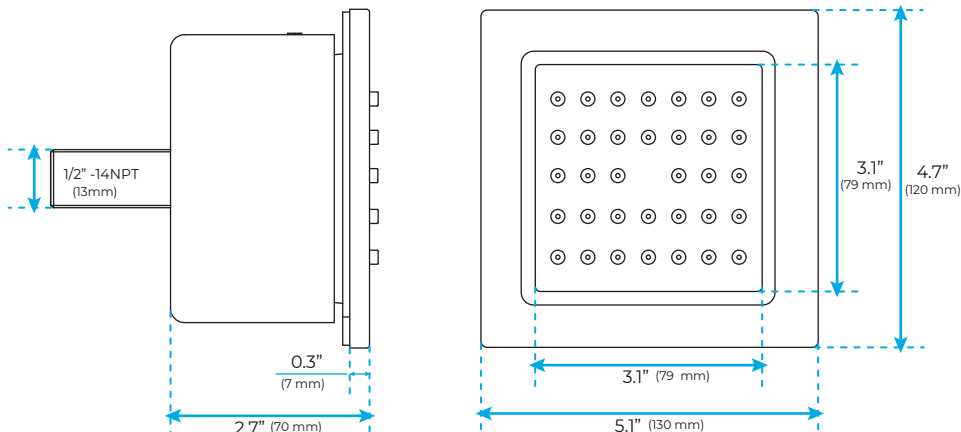

- Shower Panel /Hose Material: 304 Stainless Steel
- Shower Head Size: 800*600 mm
- Showerheads Install: Embedded Ceiling Mounted
- Concealed Mixer Install: Wall-Mounted
- LED Shower Head Functions: Rainfall, Waterfall, Mist
- Water Pressure: 0.3 MPA
- Water Flow: 16L/min~28L/min
- Shower Accessories Material: Brass
- LED Light: Need to Connect Power
- Shower Hose Length: 1.5M
- AC: 100-265V 50/60Hz
- Music: Need Bluetooth

Touch Panel Control

All dimensions and specifications are nominal and may vary. Use actual products for accuracy in critical situations.

Shower Mixer

Product shown is only for installation display purpose

Hand Shower

Flow Rate: 2.0 GPM / 7.6 LPM

Shower Mixer Connections

Body Jet

FEATURES

- Material: Brass
- Base Plate Height: 5-1/8"
- Base Plate Width: 5-1/8"
- Jet Surface Area: 3-1/8"
- Surface Depth: 1/4"
- Adjustment Angle: 5°
- Male NPT Connection: 1/2"
- Maximum Flow Rate: 2.5 GPM (9.5L/min) max @ 80 psi