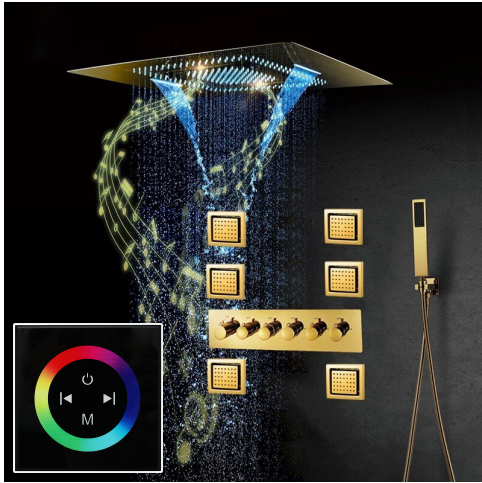

THERMOSTATIC TOUCH PANEL CONTROLLED RECESSED CEILING MOUNT WATERFALL RAINFALL MIST GOLD SHOWER SYSTEM WITH JETTED BODY SPRAYS AND HANDHELD SHOWER SPECIFICATIONS

Shower Head

Product shown is only for installation display purpose

- Shower Panel /Hose Material: 304 Stainless Steel
- Shower Head Size: 800*600 mm
- Showerheads Install: Embedded Ceiling Mounted
- Concealed Mixer Install: Wall-Mounted
- LED Shower Head Functions: Rainfall, Waterfall, Mist
- Water Pressure: 0.3 MPA
- Water Flow: 16L/min~28L/min
- Shower Accessories Material: Brass
- LED Light: Need to Connect Power
- Shower Hose Length: 1.5M
- AC: 100-265V 50/60Hz
- Music: Need Bluetooth

Touch Panel Control

All dimensions and specifications are nominal and may vary. Use actual products for accuracy in critical situations.

Shower Mixer

Product shown is only for installation display purpose

Hand Shower

Flow Rate: 2.0 GPM / 7.6 LPM

Shower Mixer Connections

Body Jet

FEATURES

- Material: Brass
- Base Plate Height: 5-1/8"
- Base Plate Width: 5-1/8"
- Jet Surface Area: 3-1/8"
- Surface Depth: 1/4"
- Adjustment Angle: 5°
- Male NPT Connection: 1/2"
- Maximum Flow Rate: 2.5 GPM (9.5L/min) max @ 80 psi