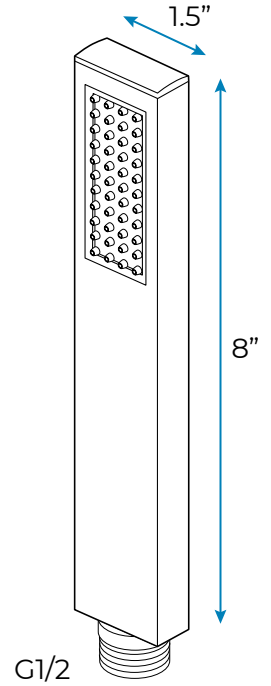

- Shower Panel /Hose Material: 304 Stainless Steel
- Shower Head Size: 800*600 mm
- Showerheads Install: Embedded Ceiling Mounted
- Concealed Mixer Install: Wall-Mounted
- LED Shower Head Functions: Rainfall, Waterfall, Mist
- Water Pressure: 0.3 MPA
- Water Flow: 16L/min~28L/min
- Shower Accessories Material: Brass
- LED Light: Need to Connect Power
- Shower Hose Length: 1.5M
- AC: 100-265V 50/60Hz
- Music: Need Bluetooth

Touch Panel Control

All dimensions and specifications are nominal and may vary. Use actual products for accuracy in critical situations.

Shower Mixer

Product shown is only for installation display purpose

Hand Shower

Flow Rate: 2.0 GPM / 7.6 LPM

Shower Mixer Connections

Body Jet

FEATURES

- Material: Brass
- Base Plate Height: 5-1/8"
- Base Plate Width: 5-1/8"
- Jet Surface Area: 3-1/8"
- Surface Depth: 1/4"
- Adjustment Angle: 5°
- Male NPT Connection: 1/2"
- Maximum Flow Rate: 2.5 GPM (9.5L/min) max @ 80 psi