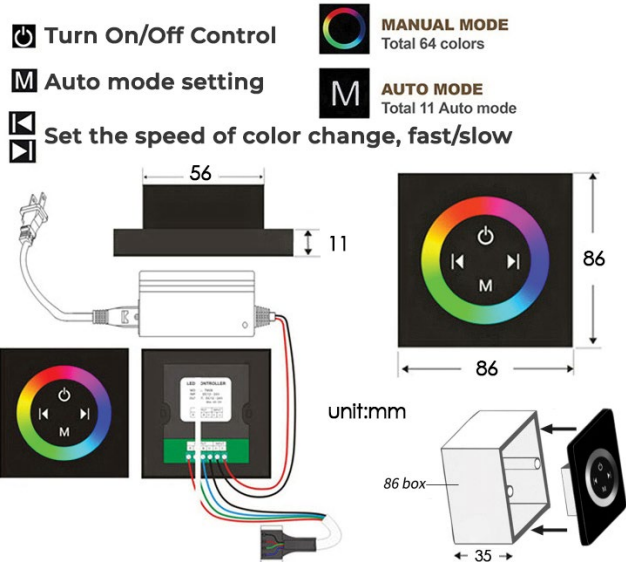

THERMOSTATIC TOUCH PANEL CONTROLLED RECESSED CEILING MOUNT WATERFALL RAINFALL MIST GOLD SHOWER SYSTEM WITH JETTED BODY SPRAYS AND HANDHELD SHOWER SPECIFICATIONS

Shower Head

Product shown is only for installation display purpose

- Shower Panel /Hose Material: 304 Stainless Steel
- Shower Head Size: 800*600 mm
- Showerheads Install: Embedded Ceiling Mounted
- Concealed Mixer Install: Wall-Mounted
- LED Shower Head Functions: Rainfall, Waterfall, Mist
- Water Pressure: 0.3 MPA
- Water Flow: 16L/min~28L/min
- Shower Accessories Material: Brass
- LED Light: Need to Connect Power
- Shower Hose Length: 1.5M
- AC: 100-265V 50/60Hz
- Music: Need Bluetooth

Touch Panel Control

All dimensions and specifications are nominal and may vary. Use actual products for accuracy in critical situations.

Shower Mixer

Product shown is only for installation display purpose

Hand Shower

Flow Rate: 2.0 GPM / 7.6 LPM

Shower Mixer Connections

Body Jet

FEATURES

- Material: Brass
- Base Plate Height: 5-1/8"
- Base Plate Width: 5-1/8"
- Jet Surface Area: 3-1/8"
- Surface Depth: 1/4"
- Adjustment Angle: 5°
- Male NPT Connection: 1/2"
- Maximum Flow Rate: 2.5 GPM (9.5L/min) max @ 80 psi